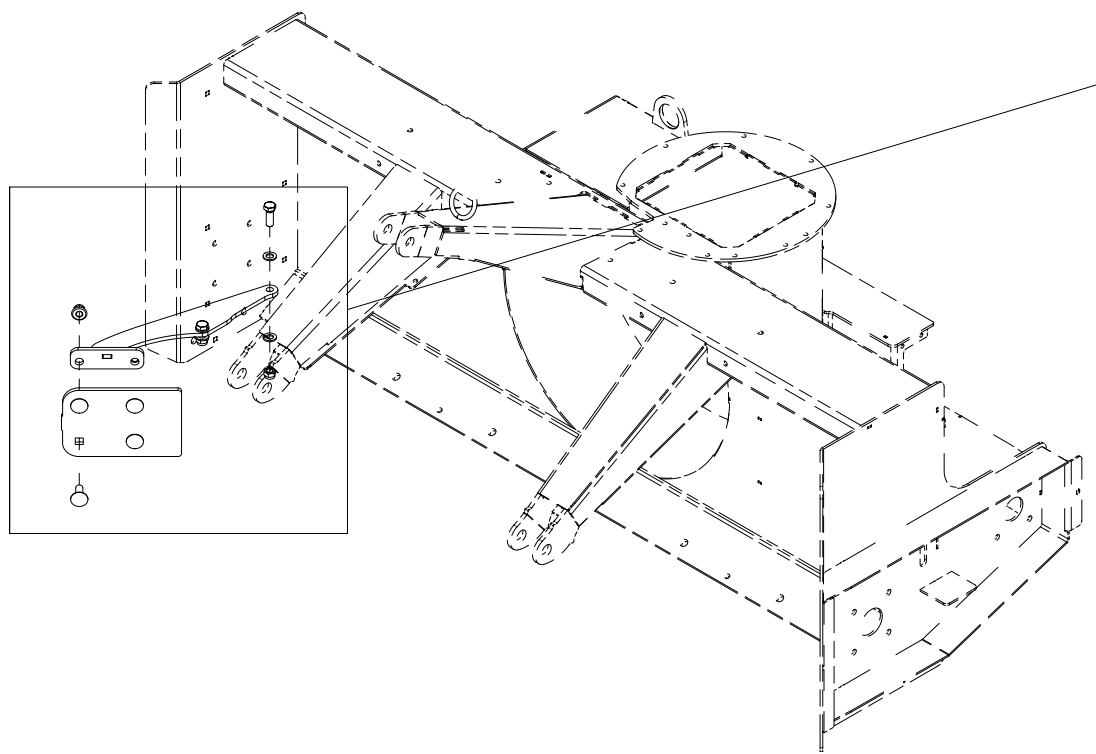

012 Wear steel side extension TF220

Pos	Qty	Article no	Designation
1	1	25211094	Bracket for wear steel
2	1	25201095	Wear steel on side extension
3	4	2344491	Locking screw M16x45 EIZn 8.8 DIN 603
4	4	2489175	Locking nut with flange M16 EIZn DIN 6926
5	2	2422491	Hexagon screw M16x45 EIZn 8.8 DIN 933
6	4	2531078	Washer M16 EIZn DIN 125
7	2	2483613	Locking nut M16 EIZn DIN 985