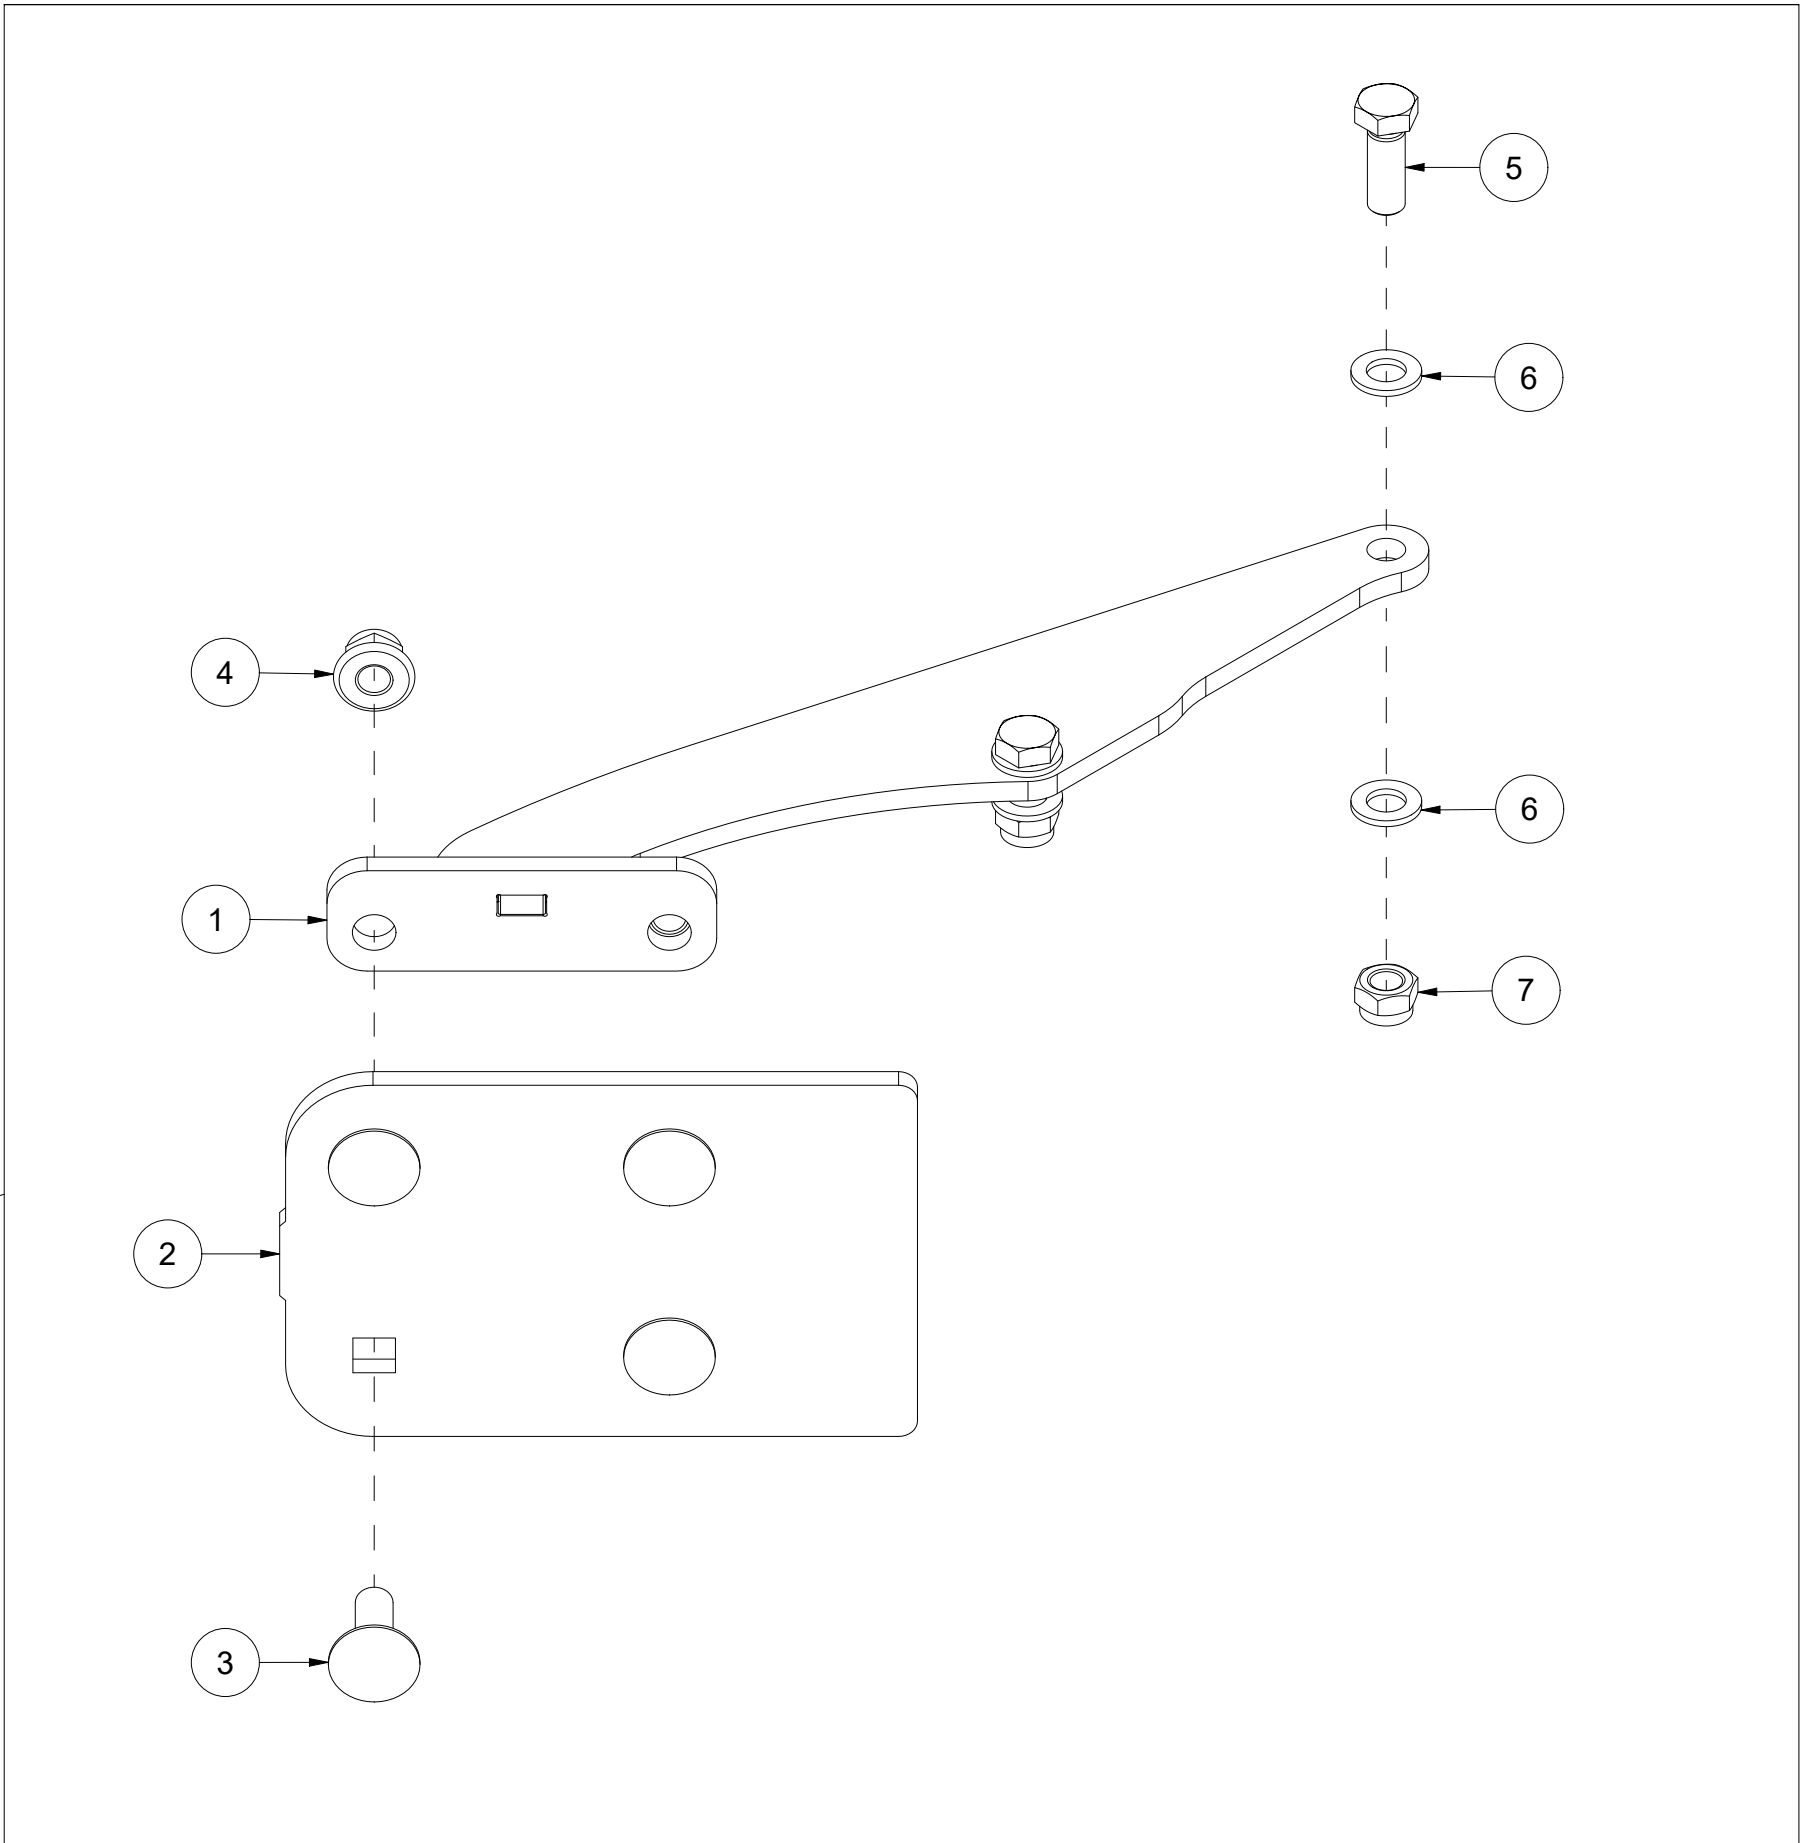

012 Wear steel side extension TF220

Pos	Qty	Article no	Designation
1	1	25211094	Bracket for wear steel
2	1	25201095	Wear steel on side extension
3	4	2344491	Locking screw M16x45 EIZn 8.8 DIN 603
4	4	2489175	Locking nut with flange M16 EIZn DIN 6926
5	2	2422491	Hexagon screw M16x45 EIZn 8.8 DIN 933
6	4	2531078	Washer M16 EIZn DIN 125
7	2	2483613	Locking nut M16 EIZn DIN 985