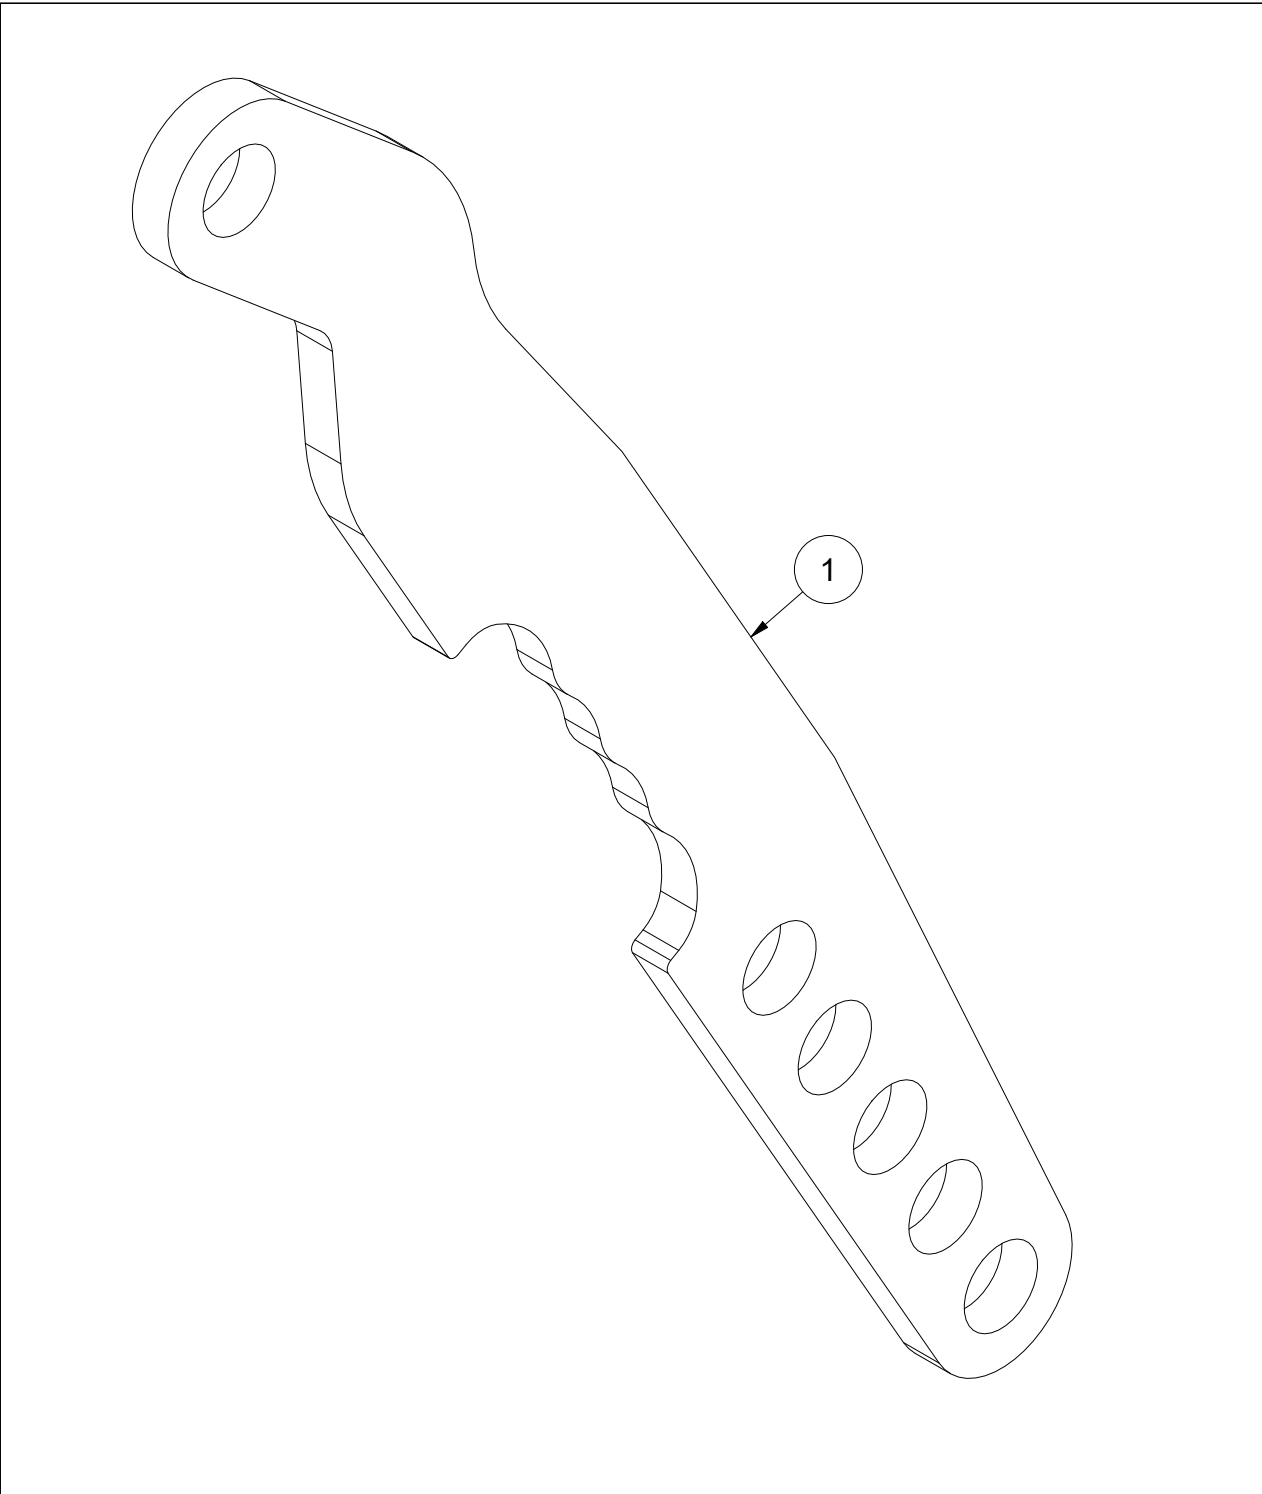

Pos	Qty	Article no	Designation
1	1	2955362	Cylinder 32x20x125 H20H20
2	2	2957754	Hexagon nipple GEK BSP 1/4" L10 ED
3	2	2958150	Hydraulic hose 1/4" L3000

007 Manually operated flaps TF220