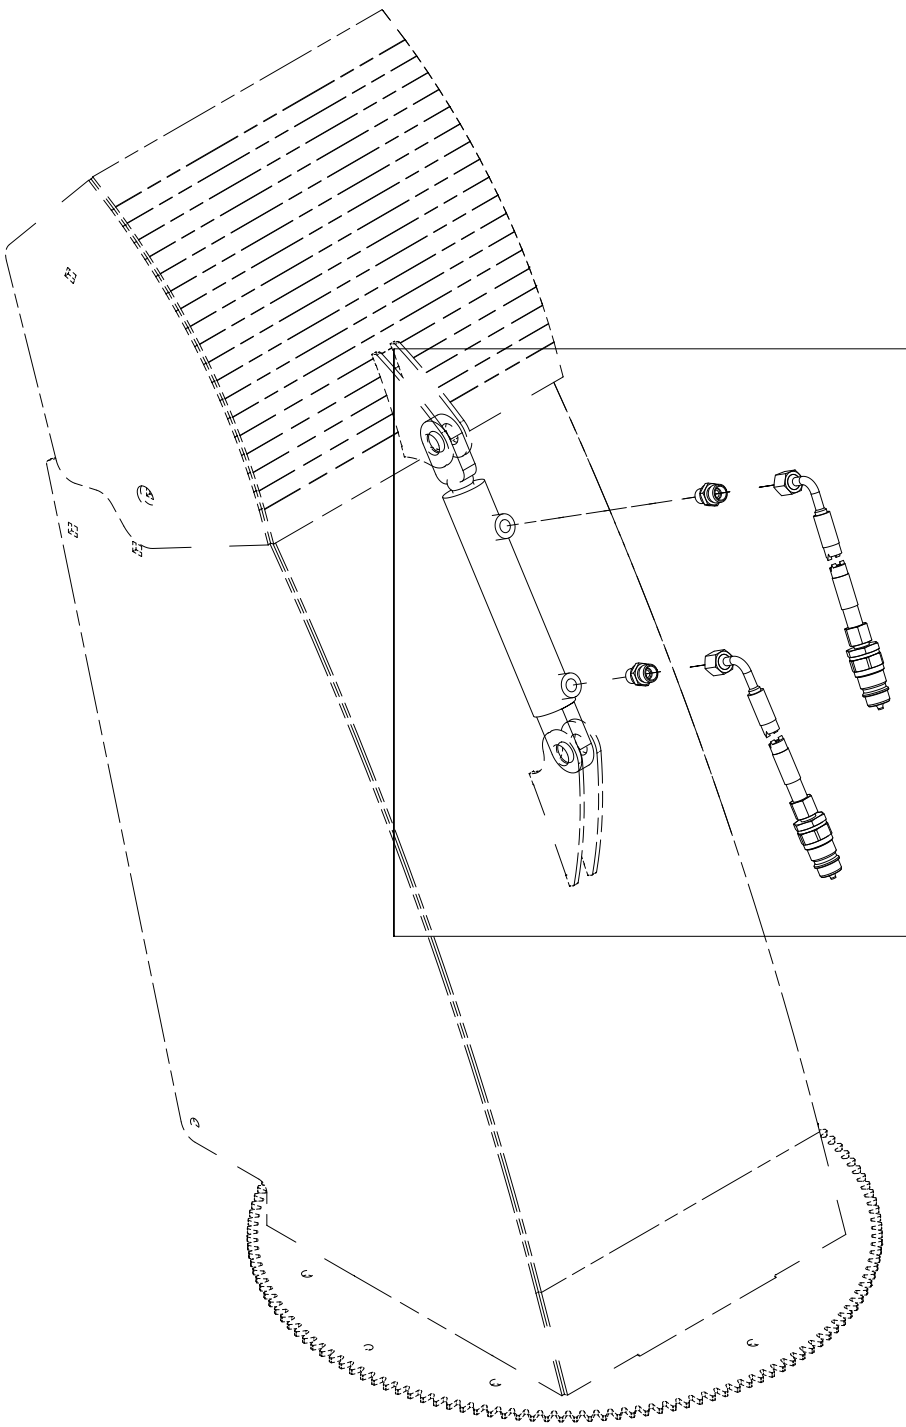

006 Hydraulically operated flaps TF220

Pos	Qty	Article no	Designation
1	1	2955362	Cylinder 32x20x125 H20H20
2	2	2957754	Hexagon nipple GEK BSP 1/4" L10 ED
3	2	2958150	Hydraulic hose 1/4" L3000