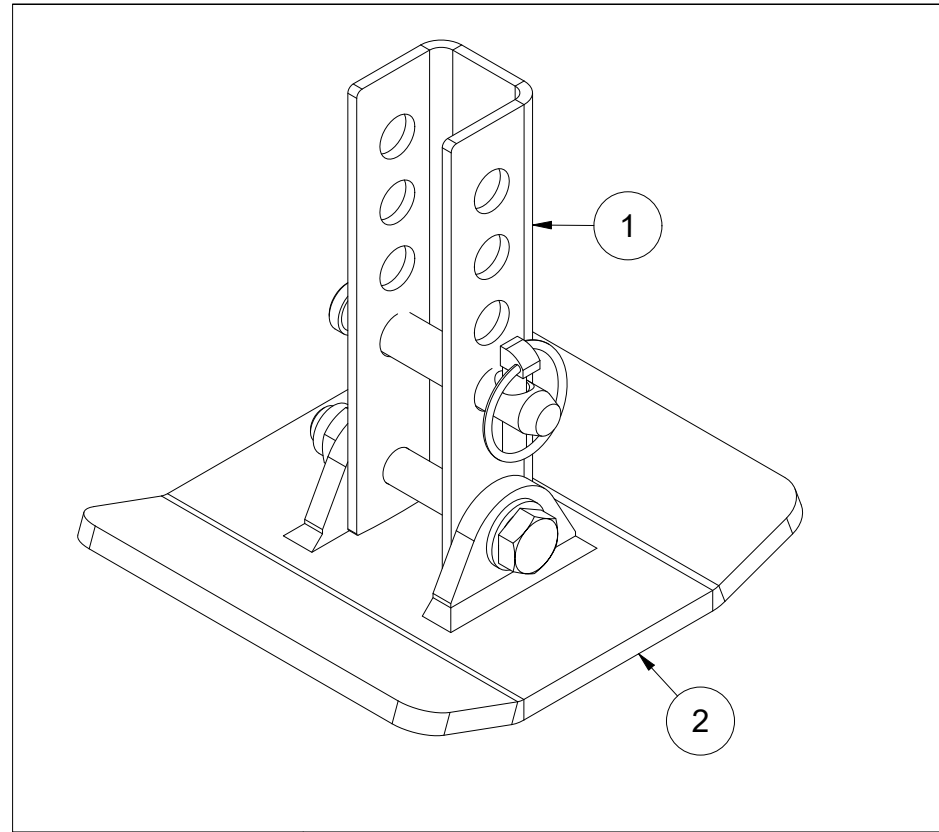

009 Skid pad TF220

Pos	Qty	Article no	Designation
1	2	25221031	Level rod for skid pads
2	2	25221043	Skid pad
3	4	2531078	Washer M16 EIZn DIN 125
4	2	2422503	Hexagon screw M16x110 EIZn 8.8 DIN 931
5	2	2483613	Locking nut M16 EIZn DIN 985
6	2	2526321	Top strut bolt cat. 1 Ø19x70
7	2	2556142	Linch pin Ø10x40