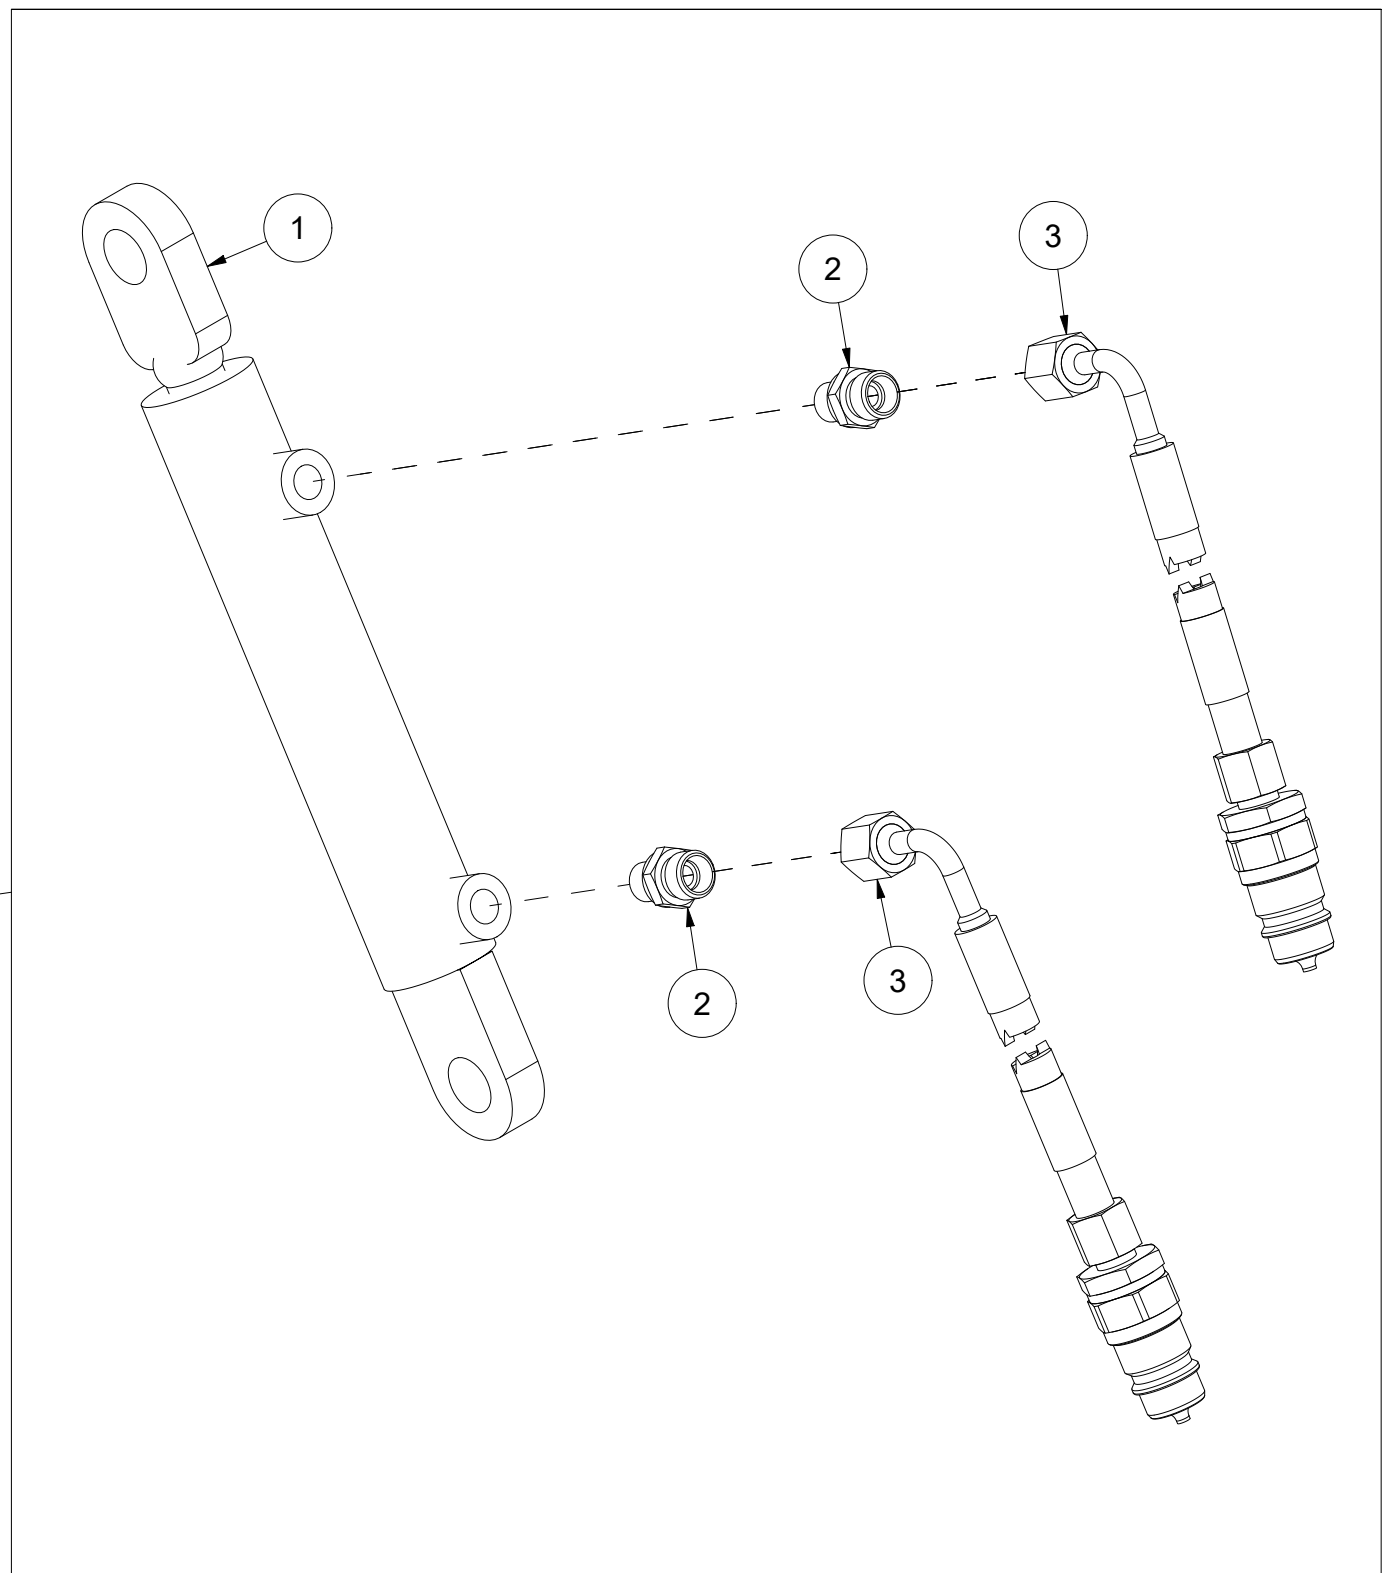

006 Hydraulically operated flaps TF220

Pos	Qty	Article no	Designation
1	1	2955362	Cylinder 32x20x125 H20H20
2	2	2957754	Hexagon nipple GEK BSP 1/4" L10 ED
3	2	2958150	Hydraulic hose 1/4" L3000