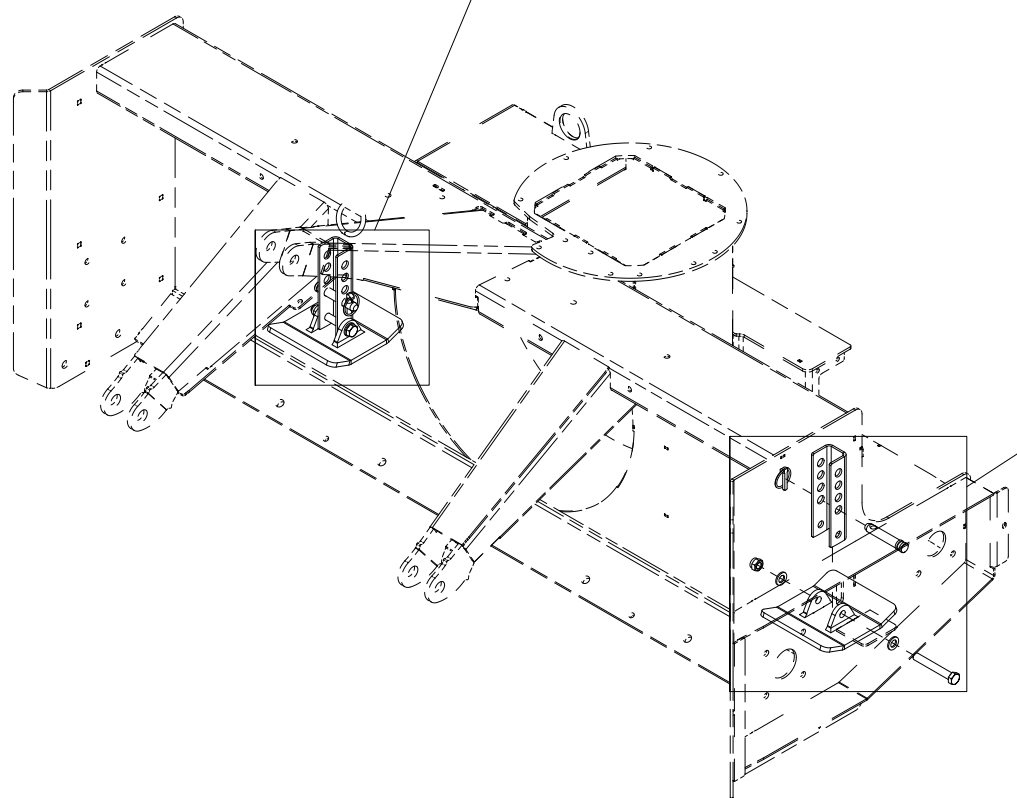

009 Skid pad TF220

Pos	Qty	Article no	Designation
1	2	25221031	Level rod for skid pads
2	2	25221043	Skid pad
3	4	2531078	Washer M16 EIZn DIN 125
4	2	2422503	Hexagon screw M16x110 EIZn 8.8 DIN 931
5	2	2483613	Locking nut M16 EIZn DIN 985
6	2	2526321	Top strut bolt cat. 1 Ø19x70
7	2	2556142	Linch pin Ø10x40