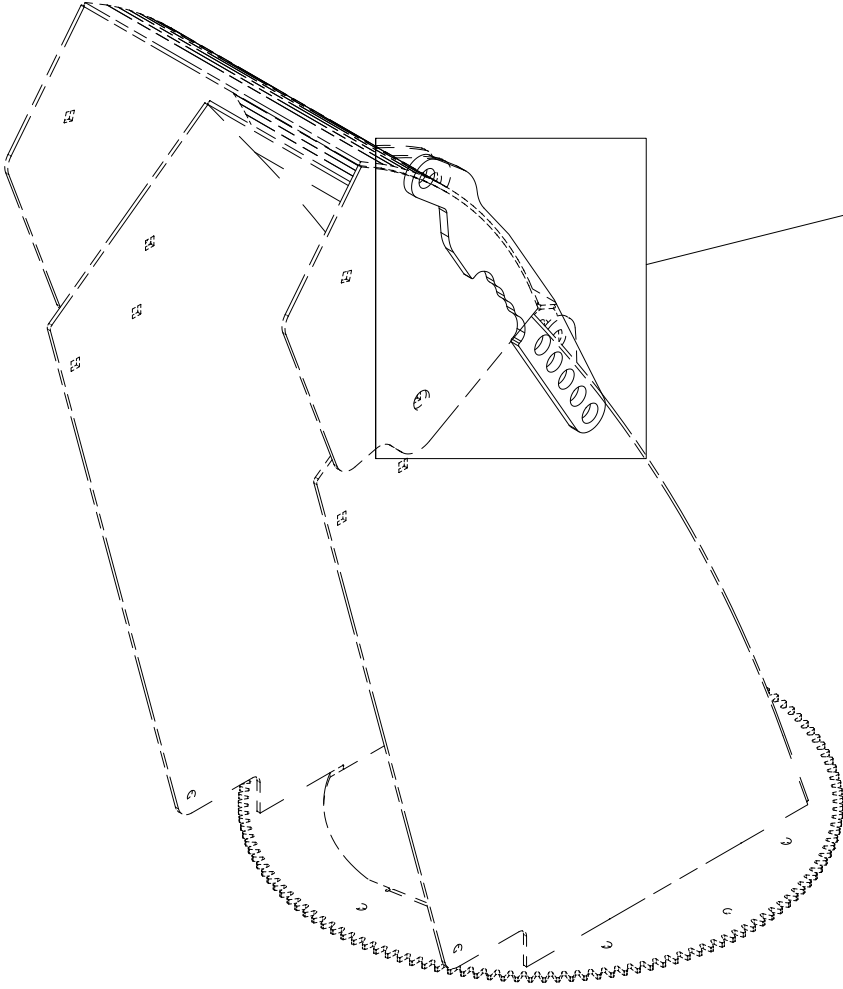

Pos	Qty	Article no	Designation
1	1	2955362	Cylinder 32x20x125 H20H20
2	2	2957754	Hexagon nipple GEK BSP 1/4" L10 ED
3	2	2958150	Hydraulic hose 1/4" L3000

007 Manually operated flaps TF220