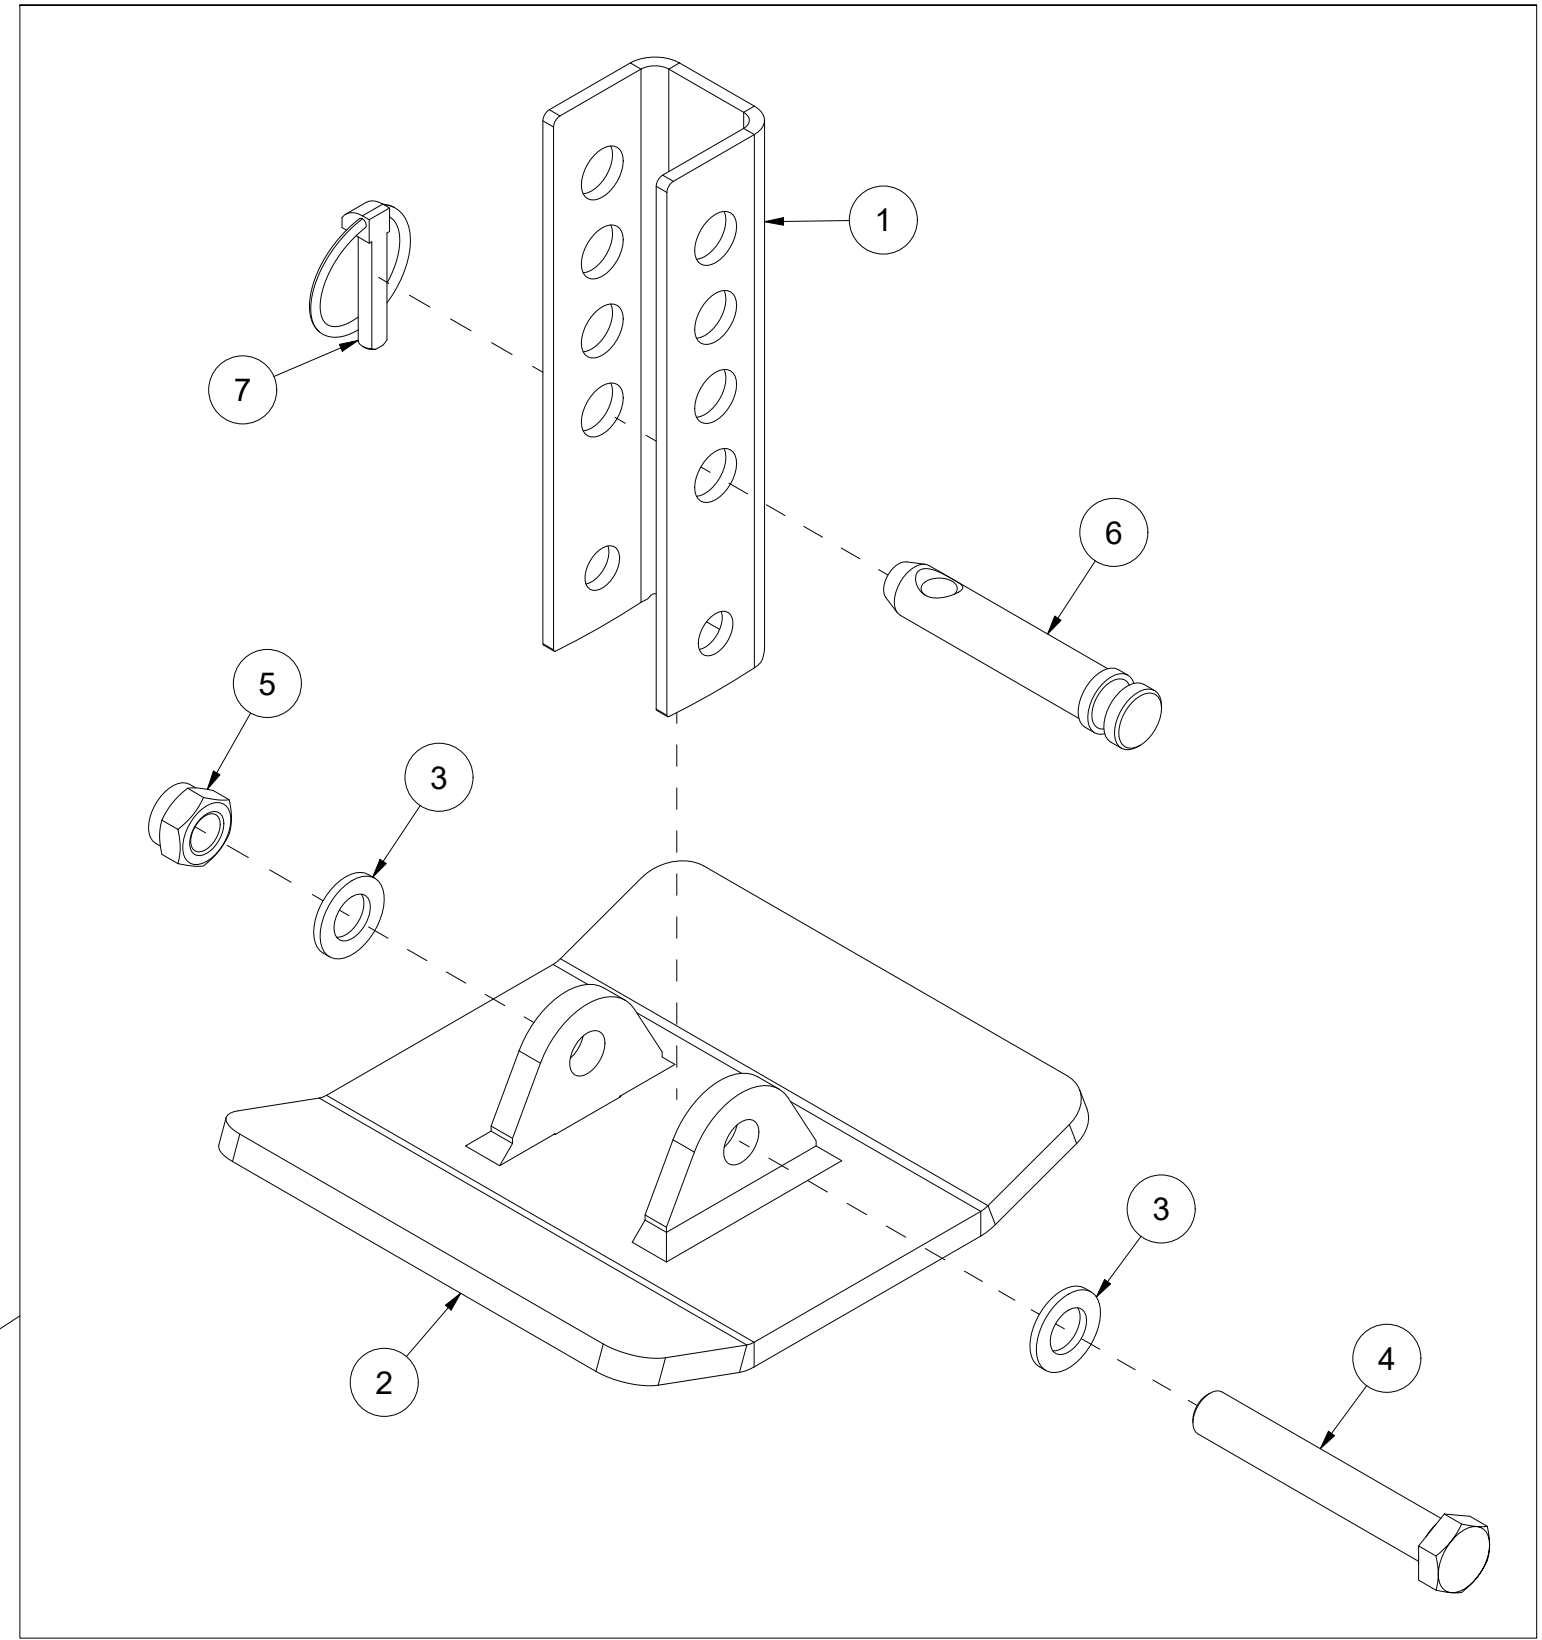

009 Skid pad TF220

Pos	Qty	Article no	Designation
1	2	25221031	Level rod for skid pads
2	2	25221043	Skid pad
3	4	2531078	Washer M16 EIZn DIN 125
4	2	2422503	Hexagon screw M16x110 EIZn 8.8 DIN 931
5	2	2483613	Locking nut M16 EIZn DIN 985
6	2	2526321	Top strut bolt cat. 1 Ø19x70
7	2	2556142	Linch pin Ø10x40